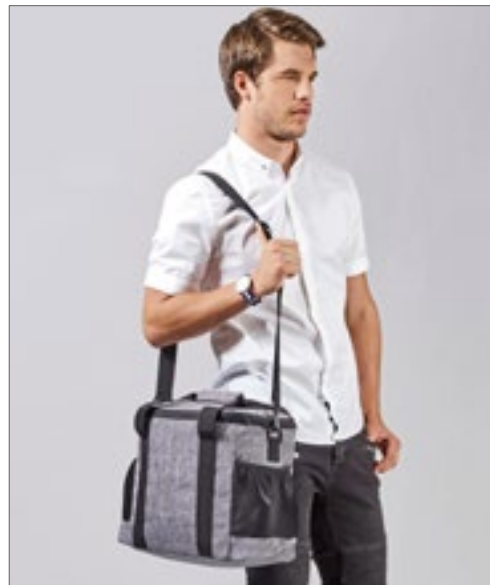

bags2GO

BS15389 | DTG-15389 **Cooler Bag - Alaska**

100% poliester
30 x 20 x 30 cm

Bags2GO

GREY MELANGE

Torba izotermiczna z poliestru 600D w kolorze szarego melanżu | Główna przegroda z dwukierunkowym zamkiem w kształcie litery U | Dwie elastyczne kieszenie boczne z czarnej siateczki | Izolacja z pianki | Wyściełany, zdejmowany pasek na ramię | Dwa paski do noszenia z uchwytami na rzep | Wszystkie zamki błyskawiczne czarne, a gumowe suwaki z wytłoczonym logo „bags2GO” | Pojemność: ok. 18 l | Dostawa bez zawartości/ozdób

Colour	Sizes	1	from 10	from 100
Grey Melange	30 x 20 x 30 cm	100,20	92,68	89,98