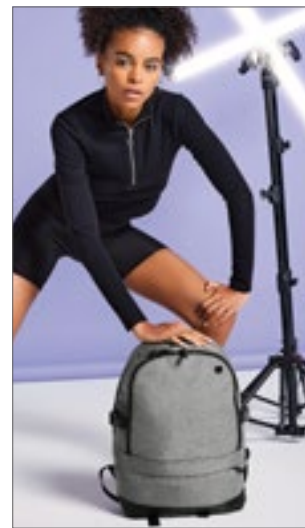

100% poliester
35 x 49 x 9 cm

BLACK	BLACK/BLACK
BRIGHT ROYAL	CLASSIC RED
FRENCH NAVY	FUCHSIA
GREY MARL	JUNGLE CAMO
LIME GREEN	MIDNIGHT CAMO
ORANGE	

Nieprzemakalny | Przegroda na buty (ew.kieszonki na wilgotne rzeczy) | Duża komora główna | Metalowe oczka wentylacyjne | Kieszonki na butelkę | Grube sznurki ściągające | Połączenie poliesteru 600D/420D | Metka TearAway | Dostawa bez zawartości / dekoracji

Colour	Sizes	1	from 40	from 400
Coloured	35 x 49 x 9 cm	65,94	59,43	55,38
Grey Marl & Camo Colours	35 x 49 x 9 cm	78,41	70,66	65,94

BagBase

18L

BG550 | BG550 **Athleisure Pro Backpack**

100% poliester
31 x 44 x 16 cm

BLACK	BRIGHT ROYAL	CLASSIC RED
FRENCH NAVY	GREY MARL	LIME GREEN

Połączenie poliesteru 600D / 420D | Konstrukcja dwukomorowa | Kompatybilny z laptopami do 15.6" | Wyściełana przegroda na laptopa | Wyjście na kabel słuchawkowy | Regulowane i wyściełane szelki | Paski kompresyjne | Wyściełane plecy | Organizer | Elastyczne uchwyty na butelkę | Metalowe oczka wentylacyjne | Pojemność ok.18 litrów | Uchwyt | Metka Tear-Away | Dostawa bez zawartości / dekoracji

Colour	Sizes	1	from 25	from 250
Coloured	31 x 44 x 16 cm	154,01	138,73	129,41
Grey Marl	31 x 44 x 16 cm	166,59	149,97	139,86

BagBase

18L 15,6"