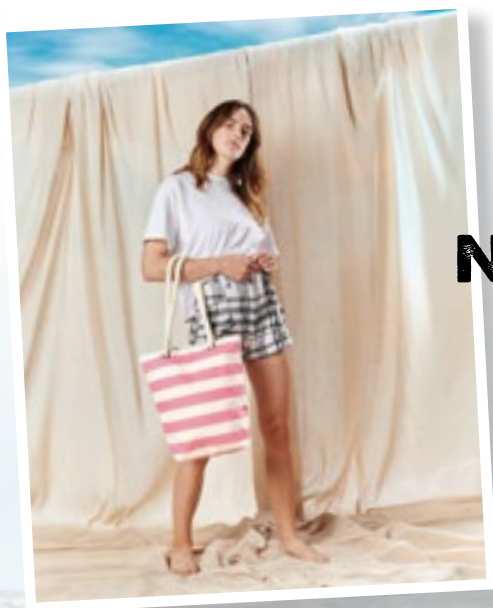

NAUTICAL BAG

FRENCH NAVY	NATURAL
NATURAL/GREY	NATURAL/NAVY
NATURAL/PINK	

12L

WM680 | W680

Nautical Beach Bag

100% bawełna
36 x 35 x 18 cm
407 g/m²

Westford Mill

100% bawełna płócienna czesana | Wzór w paski | Wytrzymała tkanina płócienna | Uchwyty z liny o dużej wytrzymałości, | Może być noszona w ręce lub na ramieniu | Uchwyty długości ok. 60 cm | Dostawa bez zawartości / dekoracji

Colour	Sizes	1	from 30	from 300
Natural	36 x 35 x 18 cm	61,67	55,61	51,79
Striped	36 x 35 x 18 cm	67,96	61,22	57,07
French Navy	36 x 35 x 18 cm	74,14	66,84	62,35

WM684 | W684

Nautical Accessory Bag

100% bawełna
19 x 18 x 9 cm
407 g/m²

Westford Mill

100% bawełna płócienna czesana | Wzór w paski | Uniwersalne zastosowanie | Wytrzymała tkanina płócienna | Zamknięcie na zamek | Dostawa bez zawartości / dekoracji

Colour	Sizes	1	from 160	from 1600
Striped	19 x 18 x 9 cm	23,03	20,78	19,32

WM685 | W685

Nautical Bag

100% bawełna
24 x 40 x 13 cm
407 g/m²

Westford Mill

100% bawełna płócienna czesana | Wzór w paski | Wytrzymała tkanina płócienna | Uchwyty z liny o dużej wytrzymałości, | Może być noszona w ręce lub na ramieniu | Uchwyty długości ok. 67 cm | Dostawa bez zawartości / dekoracji

Colour	Sizes	1	from 30	from 300
Natural	24 x 40 x 13 cm	59,20	53,36	49,76
Striped	24 x 40 x 13 cm	61,67	55,61	51,79
French Navy	24 x 40 x 13 cm	67,96	61,22	57,07

WM686 | W686

Nautical Gymsac

100% bawełna
37 x 46 cm
407 g/m²

Westford Mill

100% bawełna płócienna czesana | Wzór w paski | Dwufunkcyjny uchwyt / pętle do zawieszania | Gruby troczek do zamknięcia | Dostawa bez zawartości / dekoracji

Colour	Sizes	1	from 60	from 600
Natural	37 x 46 cm	40,44	36,51	34,04
Striped	37 x 46 cm	43,02	38,76	36,06
French Navy	37 x 46 cm	45,50	41,00	38,19

WM688 | W688

Nautical Barrel Bag

100% bawełna
50 x 25 x 25 cm
407 g/m²

Westford Mill

100% bawełna płócienna czesana | Wzór w paski | Zamknięcie na zamek | Parciane uchwyty | Dostawa bez zawartości / dekoracji

Colour	Sizes	1	from 40	from 400
Coloured	50 x 25 x 25 cm	99,19	89,31	83,24

WE DON'T REMEMBER DAYS,
WE REMEMBER MOMENTS.